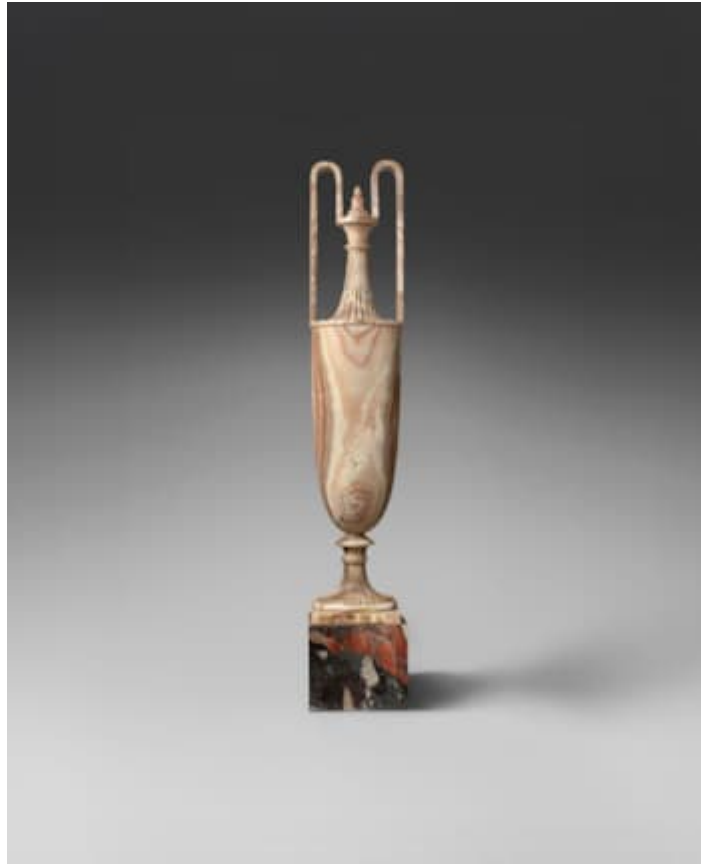

anne•marie
monin

COVERED ALABASTER VASE

Italy

Late 18th – early 19th century

H. 111cm

43,7 in

Amphora-shaped vase, raised on a piedouche
decorated with stylised leaves.

27, Quai Voltaire, 75007 Paris