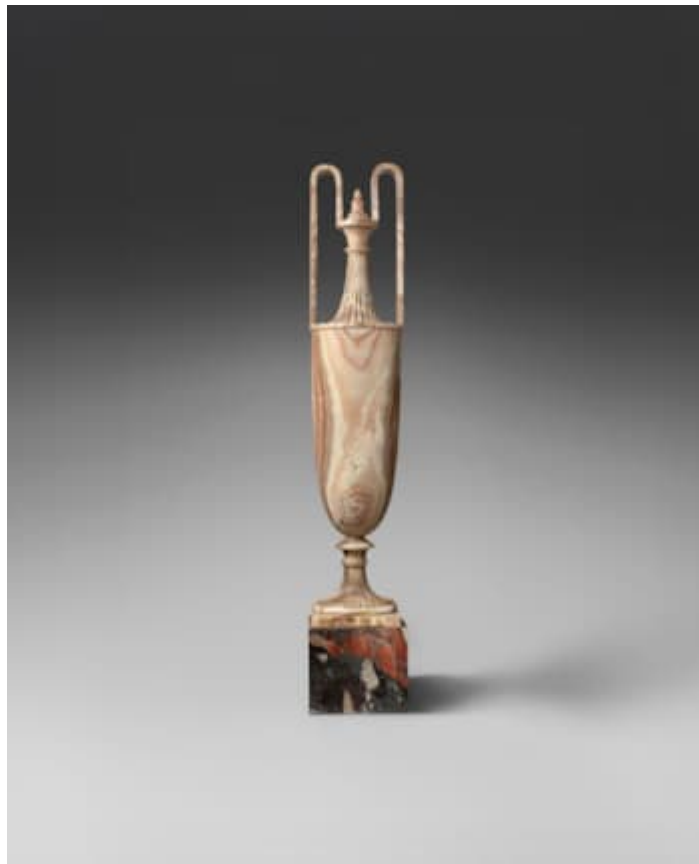

anne•marie  
**monin**

COVERED ALABASTER VASE

Italy

Late 18th – early 19th century

H. 111cm

*43,7 in*

Amphora-shaped vase, raised on a piedouche  
decorated with stylised leaves.

**27, Quai Voltaire, 75007 Paris**